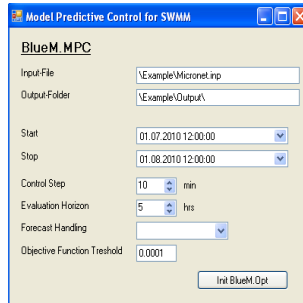

# Optimization BlueM.Opt